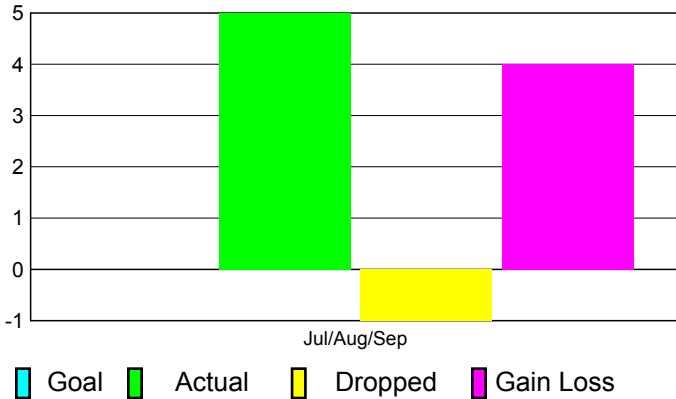

## CLUBS

**Club Results**  
2011-2012

**Clubs**  
2010-2011

Month	New Club Goal	Actual New Clubs	Actual Dropped Clubs	Gain/Loss of Clubs	Gain/Loss of Clubs
Jul/Aug/Sep		5	-1	4	5
<b>Totals</b>		<b>5</b>	<b>-1</b>	<b>4</b>	<b>5</b>

### Club Results 2011-2012

Goal, New, Dropped, Gain/Loss

### Comparison of Club Gain/Loss

Current Year Compared to the Previous Year