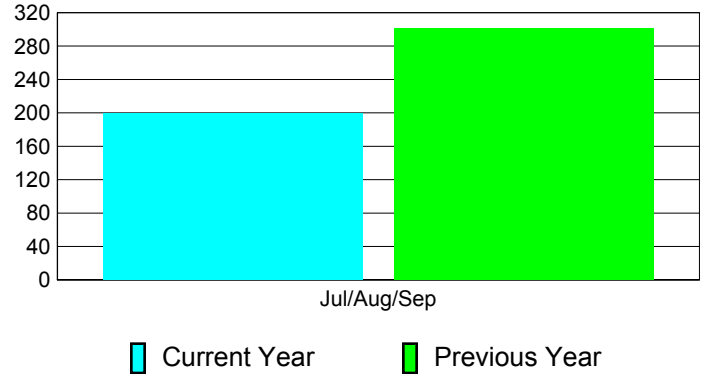

Gender Comparison 2011-2012

Jul/Aug/Sep

Male Female