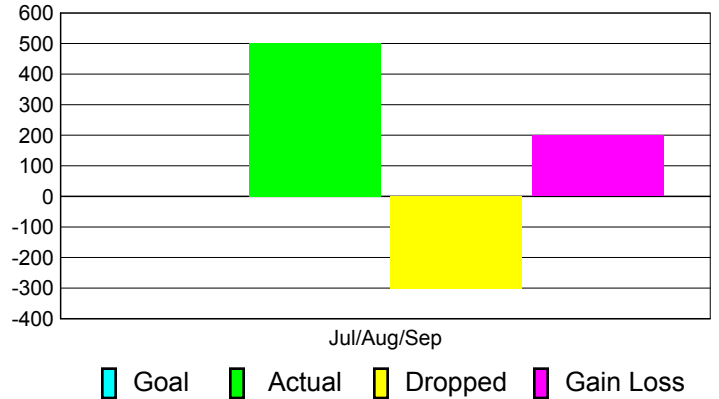

### YTD Status Quo Clubs 2011-2012

Status Quo Clubs Compared to Status Quo Members

## MEMBERSHIP

**Membership Results**  
2011-2012

**Membership**  
2010-2011

Month	Net Memb Goal	Actual New Memb	Actual Dropped Memb	Gain/Loss of Memb	Gain/Loss of Memb
Jul/Aug/Sep		501	-302	199	301
<b>Totals</b>		<b>501</b>	<b>-302</b>	<b>199</b>	<b>301</b>

### Membership Results 2011-2012

Goal, New, Dropped, Gain/Loss

### Comparison of Membership Gain/Loss

Current Year Compared to the Previous Year